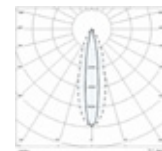

SQUARE PRO 96/3 ELL

IK07 3J xx5

LAMPHOLDER	WATTAGE	CLASS		CRI	KELVIN	COS Φ $\geq 0,9$	OPTIC	OPTIC BEAM	LIGHTSOURCE LUMEN OUTPUT	LUMINAIRE LUMEN OUTPUT	L	B	LIFETIME	COLOUR/ RAL	PART NUMBER	EURO
Power LED - 3CH																
LED	830 W	I		70	4000	ELL	15°x30°		111360 lm	89849 lm	80	10	108000 h	●	06270894	
LED	830 W	I		70	4000	ELL	30°x40°		111360 lm	86079 lm	80	10	108000 h	●	06271094	
LED	830 W	I		90	5700	ELL	15°x30°		89760 lm	77740 lm	80	10	108000 h	●	06270994	
LED	830 W	I		90	5700	ELL	30°x40°		89760 lm	73706 lm	80	10	108000 h	●	06271194