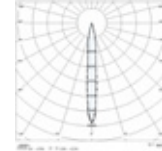

SQUARE PRO 64/2 C/I

IK07 3J xx5

LAMPHOLDER	WATTAGE	CLASS		CRI	KELVIN	COS Φ $\geq 0,9$	OPTIC	OPTIC BEAM	LIGHTSOURCE LUMEN OUTPUT	LUMINAIRE LUMEN OUTPUT	L	B	LIFETIME	COLOUR/ RAL	PART NUMBER	EURO
Power LED - 2CH																
LED	552 W	I		70	4000	C/I	10°		74240 lm	63557 lm	80	10	108000 h	●	06269494	
LED	552 W	I		90	5700	C/I	10°		59840 lm	54659 lm	80	10	108000 h	●	06269594	

SQUARE PRO 96/3 C/I

IK07 3J xx5

LAMPHOLDER	WATTAGE	CLASS		CRI	KELVIN	COS Φ $\geq 0,9$	OPTIC	OPTIC BEAM	LIGHTSOURCE LUMEN OUTPUT	LUMINAIRE LUMEN OUTPUT	L	B	LIFETIME	COLOUR/ RAL	PART NUMBER	EURO
Power LED - 3CH																
LED	830 W	I		70	4000	C/I	10°		111360 lm	94086 lm	80	10	108000 h	●	06270694	
LED	830 W	I		90	5700	C/I	10°		89760 lm	79779 lm	80	10	108000 h	●	06270794	