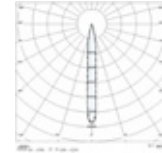

SQUARE PRO 64/2 C/I

IK07 3J xx5

LAMPHOLDER	WATTAGE	CLASS		CRI	KELVIN	COS Φ $\geq 0,9$	OPTIC	OPTIC BEAM	LIGHTSOURCE LUMEN OUTPUT	LUMINAIRE LUMEN OUTPUT	L	B	LIFETIME	COLOUR/ RAL	PART NUMBER	EURO
Power LED - 2CH																
LED	552 W	I		70	4000	C/I	10°		74240 lm	63557 lm	80	10	108000 h	●	06269494	
LED	552 W	I		90	5700	C/I	10°		59840 lm	54659 lm	80	10	108000 h	●	06269594