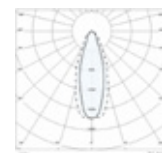

SQUARE PRO 64/2 ELL

IK07 3J xx5

LAMPHOLDER	WATTAGE	CLASS		CRI	KELVIN	COS Φ $\geq 0,9$	OPTIC	OPTIC BEAM	LIGHTSOURCE LUMEN OUTPUT	LUMINAIRE LUMEN OUTPUT	L	B	LIFETIME	COLOUR/ RAL	PART NUMBER	EURO
Power LED - 2CH																
LED	552 W	I		70	4000	ELL	15°x30°		74240 lm	62254 lm	80	10	108000 h	●	06269694	
LED	552 W	I		70	4000	ELL	30°x40°		74240 lm	58930 lm	80	10	108000 h	●	06269894	
LED	552 W	I		90	5700	ELL	15°x30°		59840 lm	53069 lm	80	10	108000 h	●	06269794	
LED	552 W	I		90	5700	ELL	30°x40°		59840 lm	50225 lm	80	10	108000 h	●	06269994