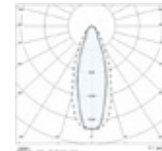

SQUARE PRO 64/2 ELL

IK07 3J xx5

LAMPHOLDER	WATTAGE	CLASS		CRI	KELVIN	COS Φ $\geq 0,9$	OPTIC	OPTIC BEAM	LIGHTSOURCE LUMEN OUTPUT	LUMINAIRE LUMEN OUTPUT	L	B	LIFETIME	COLOUR/ RAL	PART NUMBER	EURO
Power LED - 2CH																
LED	552 W	I		70	4000	ELL	15°x30°		74240 lm	62254 lm	80	10	108000 h	●	06269694	
LED	552 W	I		70	4000	ELL	30°x40°		74240 lm	58930 lm	80	10	108000 h	●	06269894	
LED	552 W	I		90	5700	ELL	15°x30°		59840 lm	53069 lm	80	10	108000 h	●	06269794	
LED	552 W	I		90	5700	ELL	30°x40°		59840 lm	50225 lm	80	10	108000 h	●	06269994