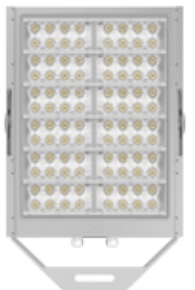

SQUARE PRO 64/2 ELL

IK07 3J xx5

LAMPHOLDER	WATTAGE	CLASS		CRI	KELVIN	COS Φ $\geq 0,9$	OPTIC	OPTIC BEAM	LIGHTSOURCE LUMEN OUTPUT	LUMINAIRE LUMEN OUTPUT	L	B	LIFETIME	COLOUR/ RAL	PART NUMBER	EURO
Power LED - 2CH																
LED	552 W	I		70	4000	ELL	15°x30°		74240 lm	62254 lm	80	10	108000 h	●	06269694	
LED	552 W	I		70	4000	ELL	30°x40°		74240 lm	58930 lm	80	10	108000 h	●	06269894	
LED	552 W	I		90	5700	ELL	15°x30°		59840 lm	53069 lm	80	10	108000 h	●	06269794	
LED	552 W	I		90	5700	ELL	30°x40°		59840 lm	50225 lm	80	10	108000 h	●	06269994	

SQUARE PRO 96/3 ELL

IK07 3J xx5

LAMPHOLDER	WATTAGE	CLASS		CRI	KELVIN	COS Φ $\geq 0,9$	OPTIC	OPTIC BEAM	LIGHTSOURCE LUMEN OUTPUT	LUMINAIRE LUMEN OUTPUT	L	B	LIFETIME	COLOUR/ RAL	PART NUMBER	EURO
Power LED - 3CH																
LED	830 W	I		70	4000	ELL	15°x30°		111360 lm	89849 lm	80	10	108000 h	●	06270894	
LED	830 W	I		70	4000	ELL	30°x40°		111360 lm	86079 lm	80	10	108000 h	●	06271094	
LED	830 W	I		90	5700	ELL	15°x30°		89760 lm	77740 lm	80	10	108000 h	●	06270994	
LED	830 W	I		90	5700	ELL	30°x40°		89760 lm	73706 lm	80	10	108000 h	●	06271194	