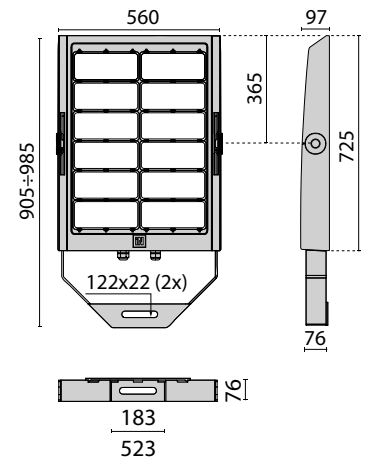

SQUARE PRO

● GR-94 / Metallic grey / Textured

LED floodlight for indoor and outdoor lighting, comprising:

- Polyester powder coated die-cast aluminium housing
- High-transparency polycarbonate lenses for best light transmission
- Anti-ageing silicone gasket
- Built-in electrical connection box with aluminium cover
- Waterproof cable gland M25x1.5 for cables Ø 9- Ø 16 mm
- Light beam obtained by the combination of multiple LED modules
- The LED 4000 K CRI ≥ 70 and 5700 K CRI ≥ 90 versions are standard. Other colour temperatures and colour renderings are available upon request
- Stainless steel external screws
- Steel bracket, hot galvanised and painted in polyester powder
- Graduated goniometer for aiming purposes
- The SQUARE PRO output includes the losses of the power unit
- To feed the SQUARE PRO only use the supply groups supplied as accessories
- The floodlights must be correctly combined with the corresponding supply boxes (BOX or steel plate). Please carefully observe the number of channels : 2 channels (2CH), 3 channels (3CH) or 4 channels (4CH)
- SQUARE PRO 4CH versions are not compatible with protective glass
- Dimmable DALI or DMX/RDM versions can also be produced. Please contact the manufacturer