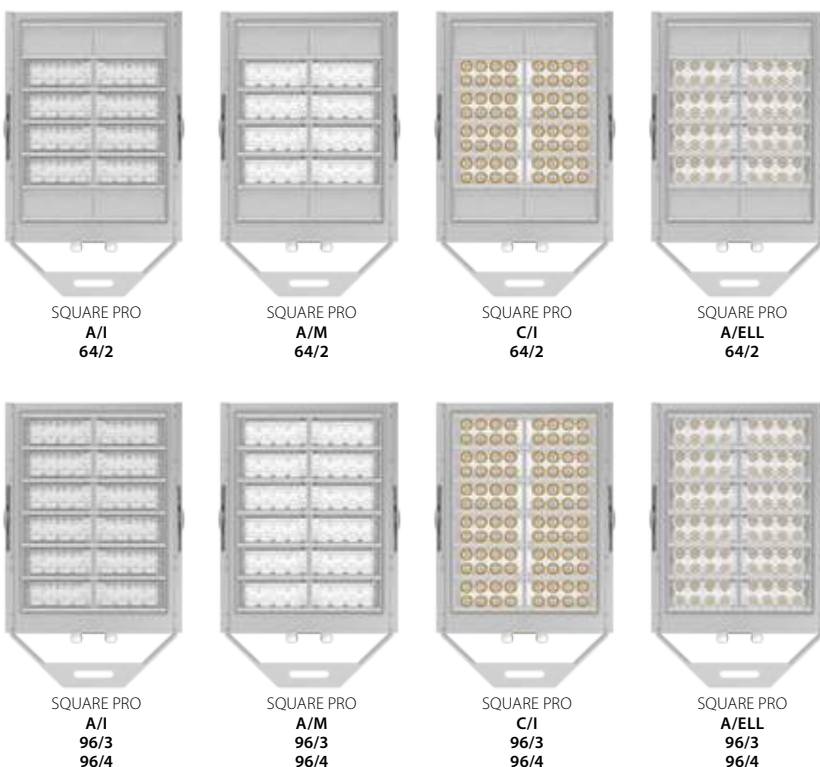

SQUARE PRO

● GR-94 / Metallic grey / Textured

LED floodlight for indoor and outdoor lighting, comprising:

- Polyester powder coated die-cast aluminium housing
- High-transparency polycarbonate lenses for best light transmission
- Anti-ageing silicone gasket
- Built-in electrical connection box with aluminium cover
- Waterproof cable gland M25x1.5 for cables Ø 9- Ø 16 mm
- Light beam obtained by the combination of multiple LED modules
- The LED 4000 K CRI ≥ 70 and 5700 K CRI ≥ 90 versions are standard. Other colour temperatures and colour renderings are available upon request
- Stainless steel external screws
- Steel bracket, hot galvanised and painted in polyester powder
- Graduated goniometer for aiming purposes
- The SQUARE PRO output includes the losses of the power unit
- To feed the SQUARE PRO only use the supply groups supplied as accessories
- The floodlights must be correctly combined with the corresponding supply boxes (BOX or steel plate). Please carefully observe the number of channels : 2 channels (2CH), 3 channels (3CH) or 4 channels (4CH)
- SQUARE PRO 4CH versions are not compatible with protective glass
- Dimmable DALI or DMX/RDM versions can also be produced. Please contact the manufacturer