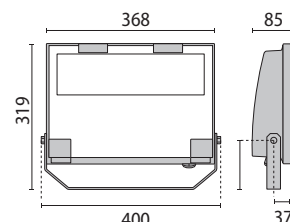

GUELL 2
A/W

GUELL 2
S/W

GUELL 2
C/I

GUELL 2 A/W

IK07 3J xx5

LAMPHOLDER	WATTAGE	CLASS	CRI	KELVIN	COS Φ ≥ 0,9	OPTIC	OPTIC BEAM	LIGHTSOURCE LUMEN OUTPUT	LUMINAIRE LUMEN OUTPUT	L	B	LIFETIME	COLOUR/ RAL	PART NUMBER	EURO
Power LED 220/240 V 50/60 Hz															
LED	78 W	I	80	4000	•	A40/W	-	11116 lm	9289 lm	70	10	150000 h	●	06094694	
LED	105 W	I	80	4000	•	A40/W	-	14552 lm	11551 lm	70	10	130000 h	●	06094494	

GUELL 2 S/W

IK07 3J xx5

LAMPHOLDER	WATTAGE	CLASS	CRI	KELVIN	COS Φ ≥ 0,9	OPTIC	OPTIC BEAM	LIGHTSOURCE LUMEN OUTPUT	LUMINAIRE LUMEN OUTPUT	L	B	LIFETIME	COLOUR/ RAL	PART NUMBER	EURO
Power LED 220/240 V 50/60 Hz															
LED	78 W	I	80	4000	•	S/W	-	11116 lm	9520 lm	70	10	150000 h	●	06094294	
LED	105 W	I	80	4000	•	S/W	-	14552 lm	11863 lm	70	10	130000 h	●	06094094	