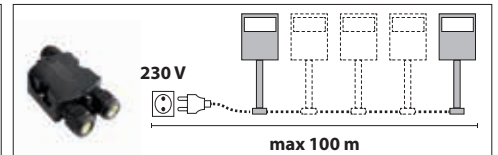

OPTIONAL ACCESSORIES

DESCRIPTION	COLOR	PART NUMBER	EURO
GUELL 2			
Protective grid GUELL 2		14173502	
Connection box IP 66		14174220	
Wall support 500 mm/19.69" GUELL 1/2	●	14173394	
Wall support 1000 mm/39.37" GUELL 1/2	●	14173494	
Single pole top support GUELL 2	●	14174094	
Double pole top support GUELL 2	●	14174194	
Reinforcing bracket GUELL 2 in painted steel. Used to fasten the floodlight with a single screw in the centre of the bracket.	●	14460594	
GUELL 2 A/W - GUELL 2 S/W			
Soft glass GUELL 2	●	14173994	
GUELL 2 A/W			
Cover GUELL 2 Asymmetrical	●	14173694	
Louvre GUELL 2 Asymmetrical		14173820	
GUELL 2 S/W			
Louvre GUELL 2 Symmetrical		14173720	
GUELL 2 C/I			
GUELL 2/C GR-94 frosted glass.	●	14476794	

14173820

14173694

14173994

14174220

max 3,6 kg

0,100 m²

0,018 m²

0,030 m²